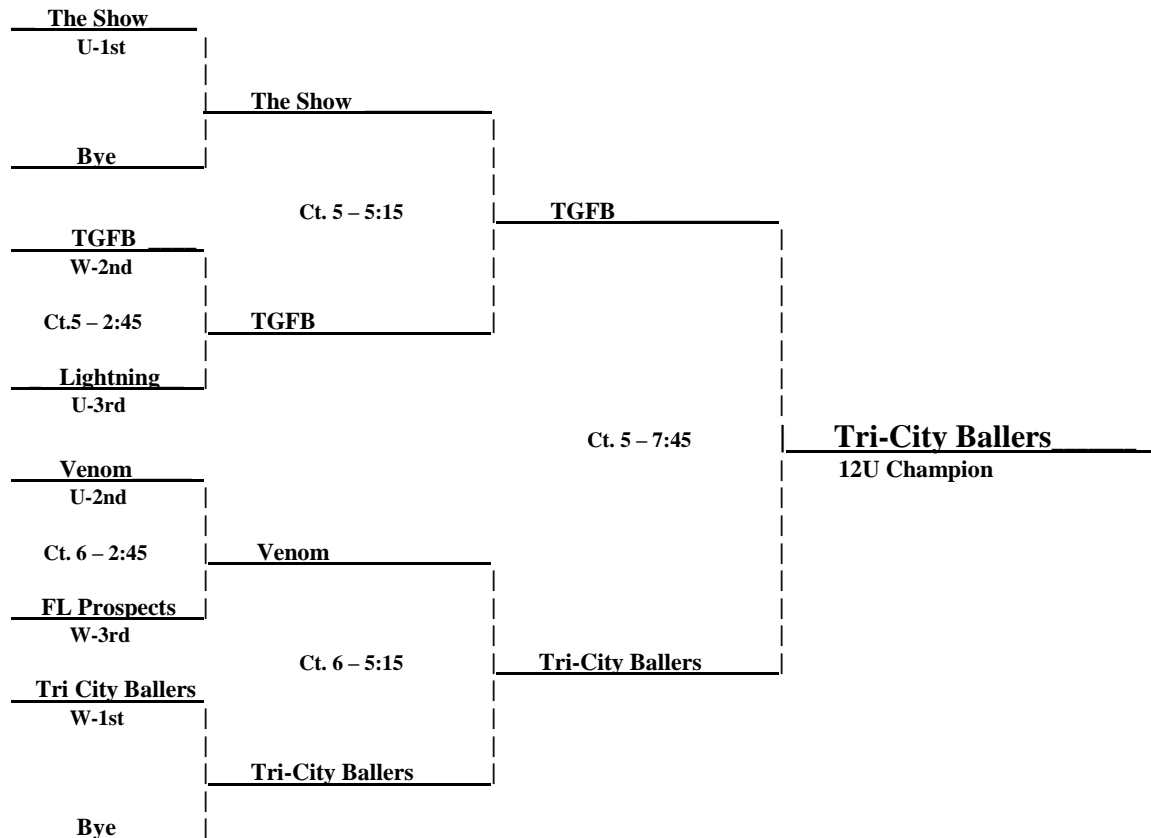

**Sunday May 24**  
**15 UNDER BOYS**  
**Home Team is Listed on Top Line**

**Hoop Mountain Memorial Day Showcase**  
**Sunday May 24**  
**14 UNDER BOYS**  
**Home Team is Listed on Top Line**

**Hoop Mountain Memorial Day Showcase**  
**Sunday May 24**  
**13 UNDER BOYS**  
**Home Team is Listed on Top Line**

**Hoop Mountain Memorial Day Showcase  
 Sunday May 24  
 12 UNDER BOYS  
 Home Team is Listed on Top Line**

**Hoop Mountain Memorial Day Showcase**  
**Sunday May 24**  
**GIRLS GOLD**  
**Home Team is Listed on Top Line**