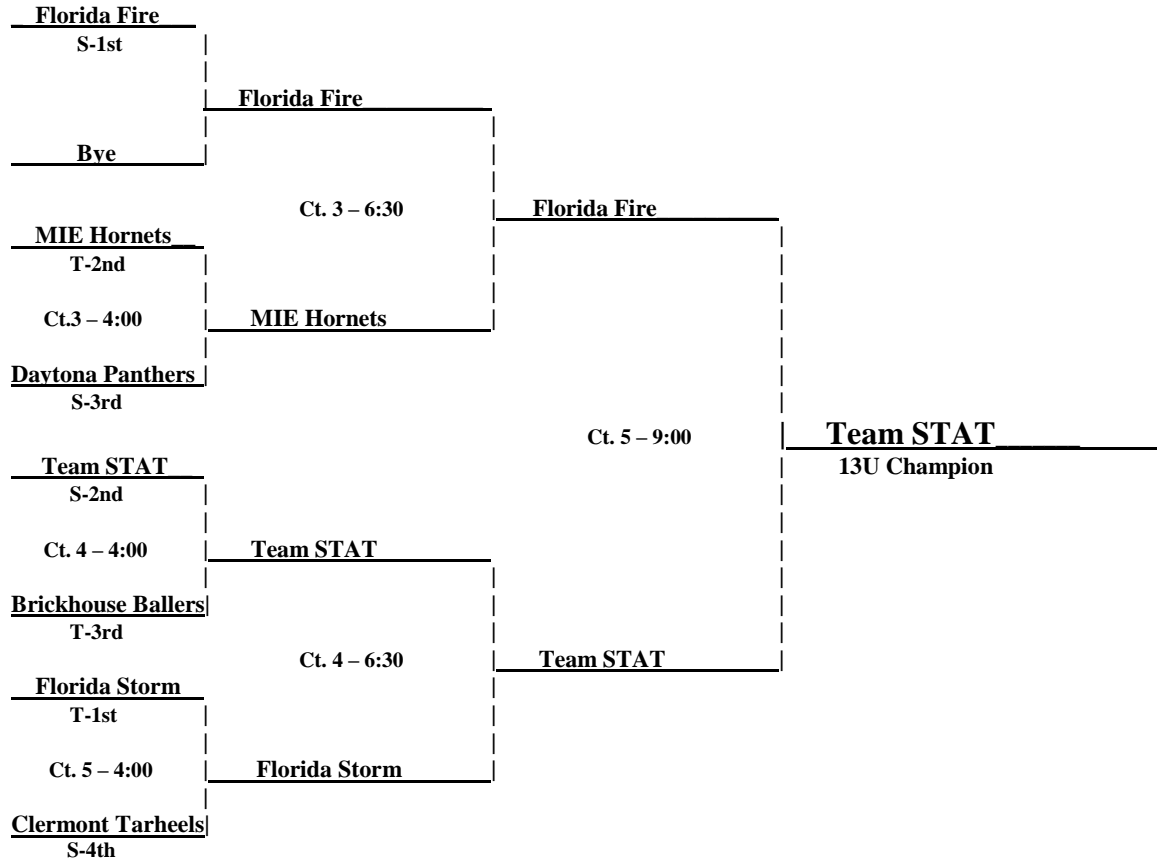

**Hoop Mountain Memorial Day Showcase**  
**Sunday May 24**  
**17 UNDER BOYS – Bracket A**  
**Home Team is Listed on Top Line**

**Sunday May 24**  
**17 UNDER BOYS – Bracket B**  
**Home Team is Listed on Top Line**

**Sunday May 24**  
**17 UNDER BOYS – Championship**  
**Home Team is Listed on Top Line**

**Hoop Mountain Memorial Day Showcase**  
**Sunday May 24**  
**16 UNDER BOYS**  
**Home Team is Listed on Top Line**

**Sunday May 24**  
**15 UNDER BOYS**  
**Home Team is Listed on Top Line**

**Hoop Mountain Memorial Day Showcase**  
**Sunday May 24**  
**14 UNDER BOYS**  
**Home Team is Listed on Top Line**

**Hoop Mountain Memorial Day Showcase**  
**Sunday May 24**  
**13 UNDER BOYS**  
**Home Team is Listed on Top Line**