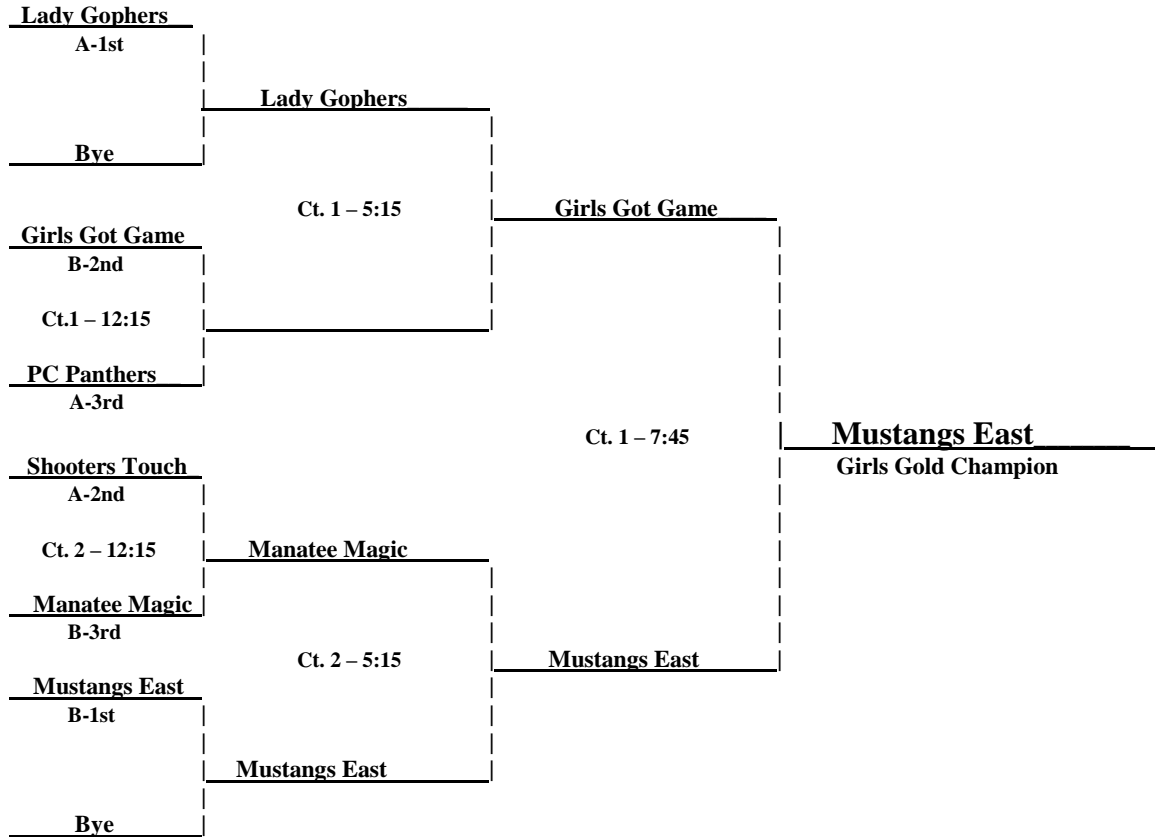

**Sunday May 24**  
**15 UNDER BOYS**  
**Home Team is Listed on Top Line**

**Hoop Mountain Memorial Day Showcase**  
**Sunday May 24**  
**14 UNDER BOYS**  
**Home Team is Listed on Top Line**

**Hoop Mountain Memorial Day Showcase**  
**Sunday May 24**  
**13 UNDER BOYS**  
**Home Team is Listed on Top Line**

**Hoop Mountain Memorial Day Showcase  
 Sunday May 24  
 12 UNDER BOYS  
 Home Team is Listed on Top Line**

**Hoop Mountain Memorial Day Showcase**  
**Sunday May 24**  
**GIRLS GOLD**  
**Home Team is Listed on Top Line**