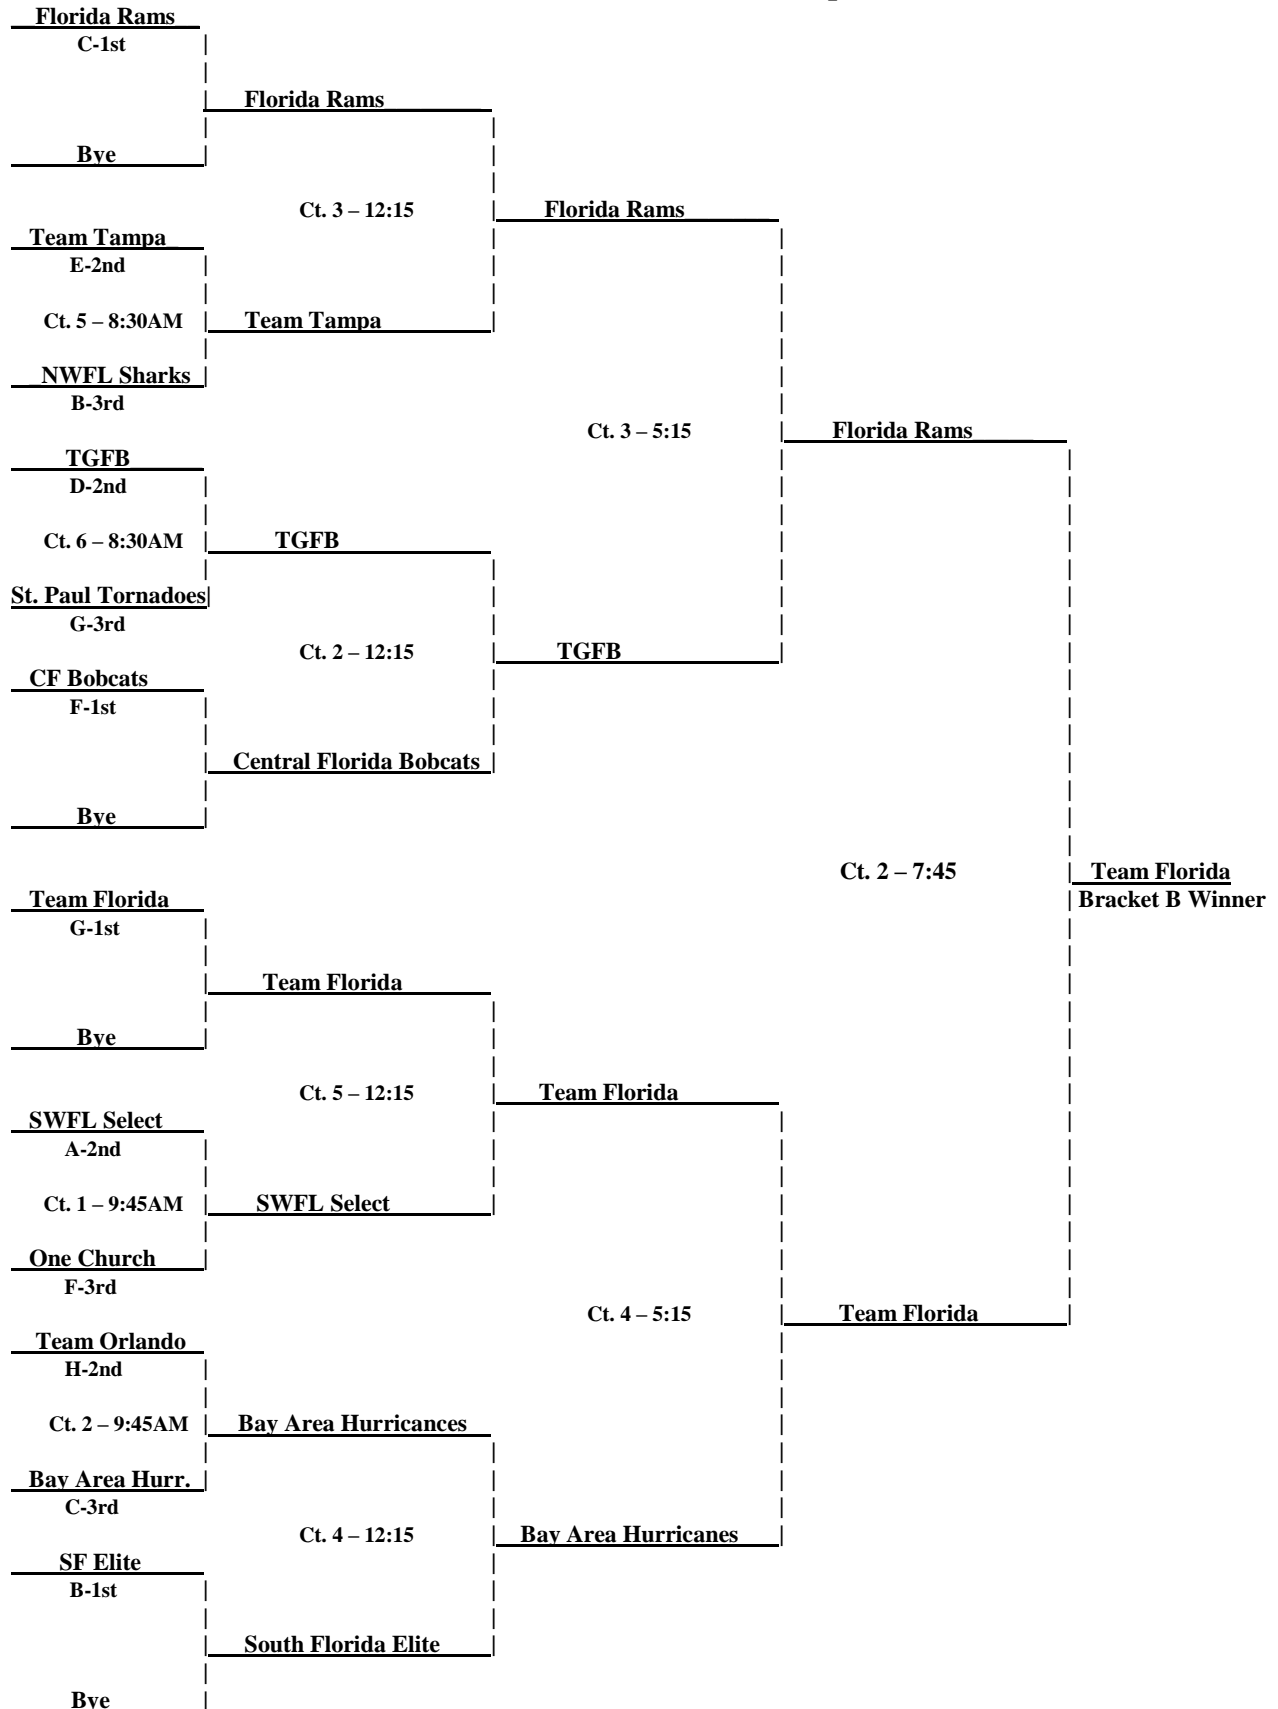

**Hoop Mountain Memorial Day Showcase**  
**Sunday May 24**  
**17 UNDER BOYS – Bracket A**  
**Home Team is Listed on Top Line**

**Sunday May 24**  
**17 UNDER BOYS – Bracket B**  
**Home Team is Listed on Top Line**