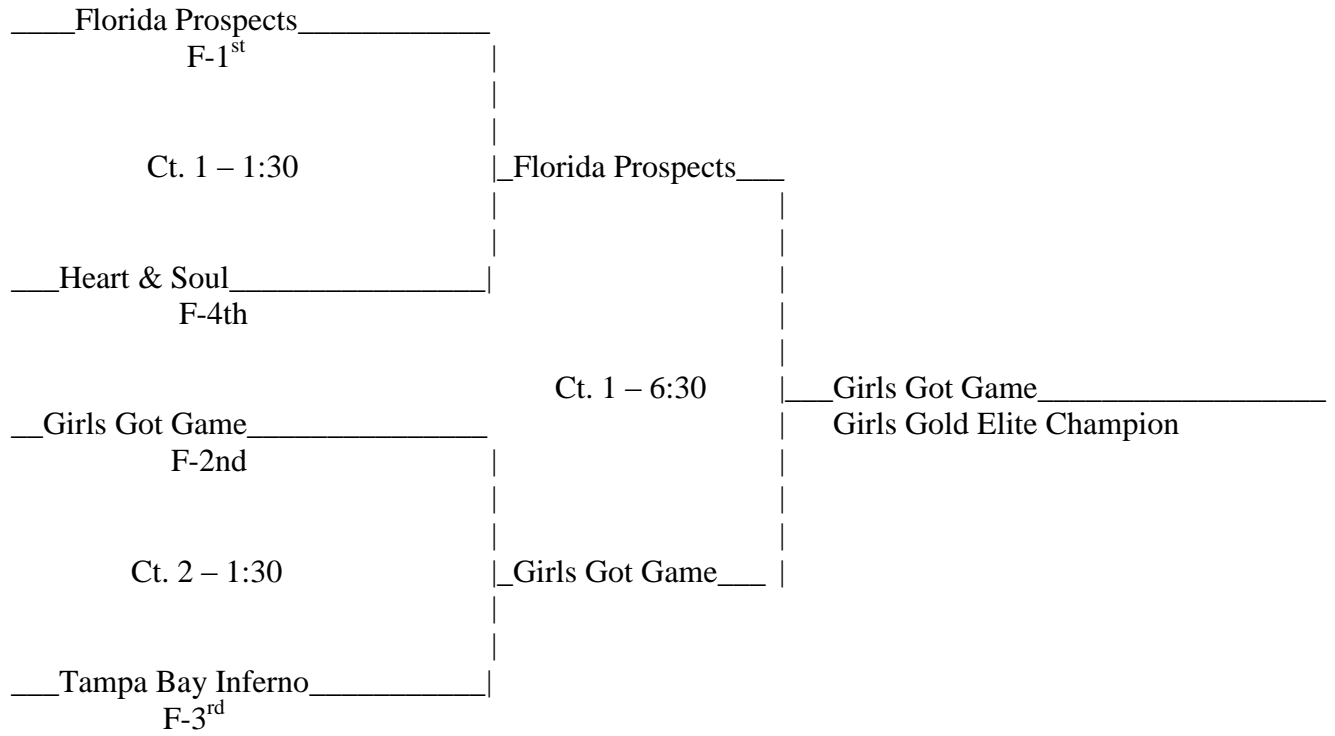

Hoop Mountain Memorial Day Showcase
Sunday May 24
GIRLS GOLD ELITE
Home Team is Listed on Top Line