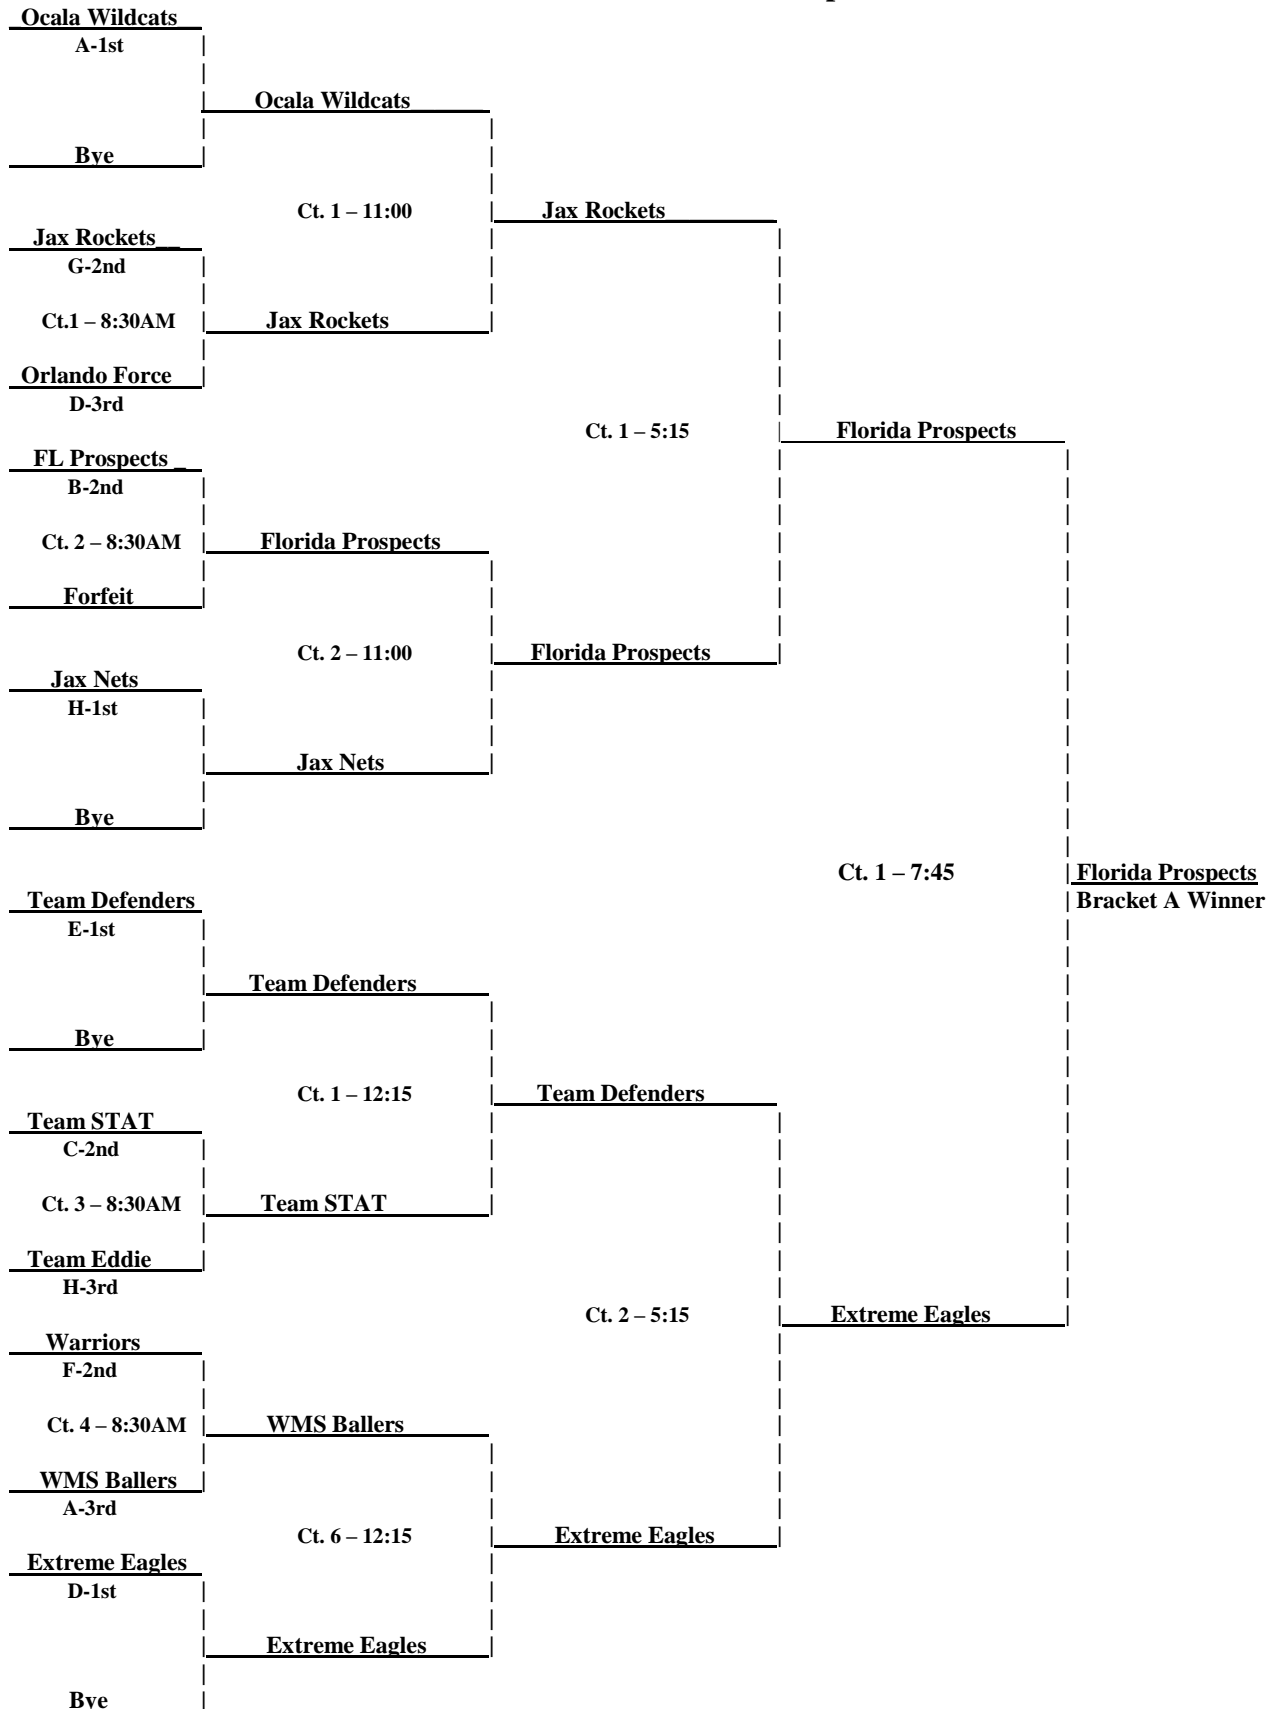

**Hoop Mountain Memorial Day Showcase**  
**Sunday May 24**  
**17 UNDER BOYS – Bracket A**  
**Home Team is Listed on Top Line**

**Sunday May 24**  
**17 UNDER BOYS – Bracket B**  
**Home Team is Listed on Top Line**