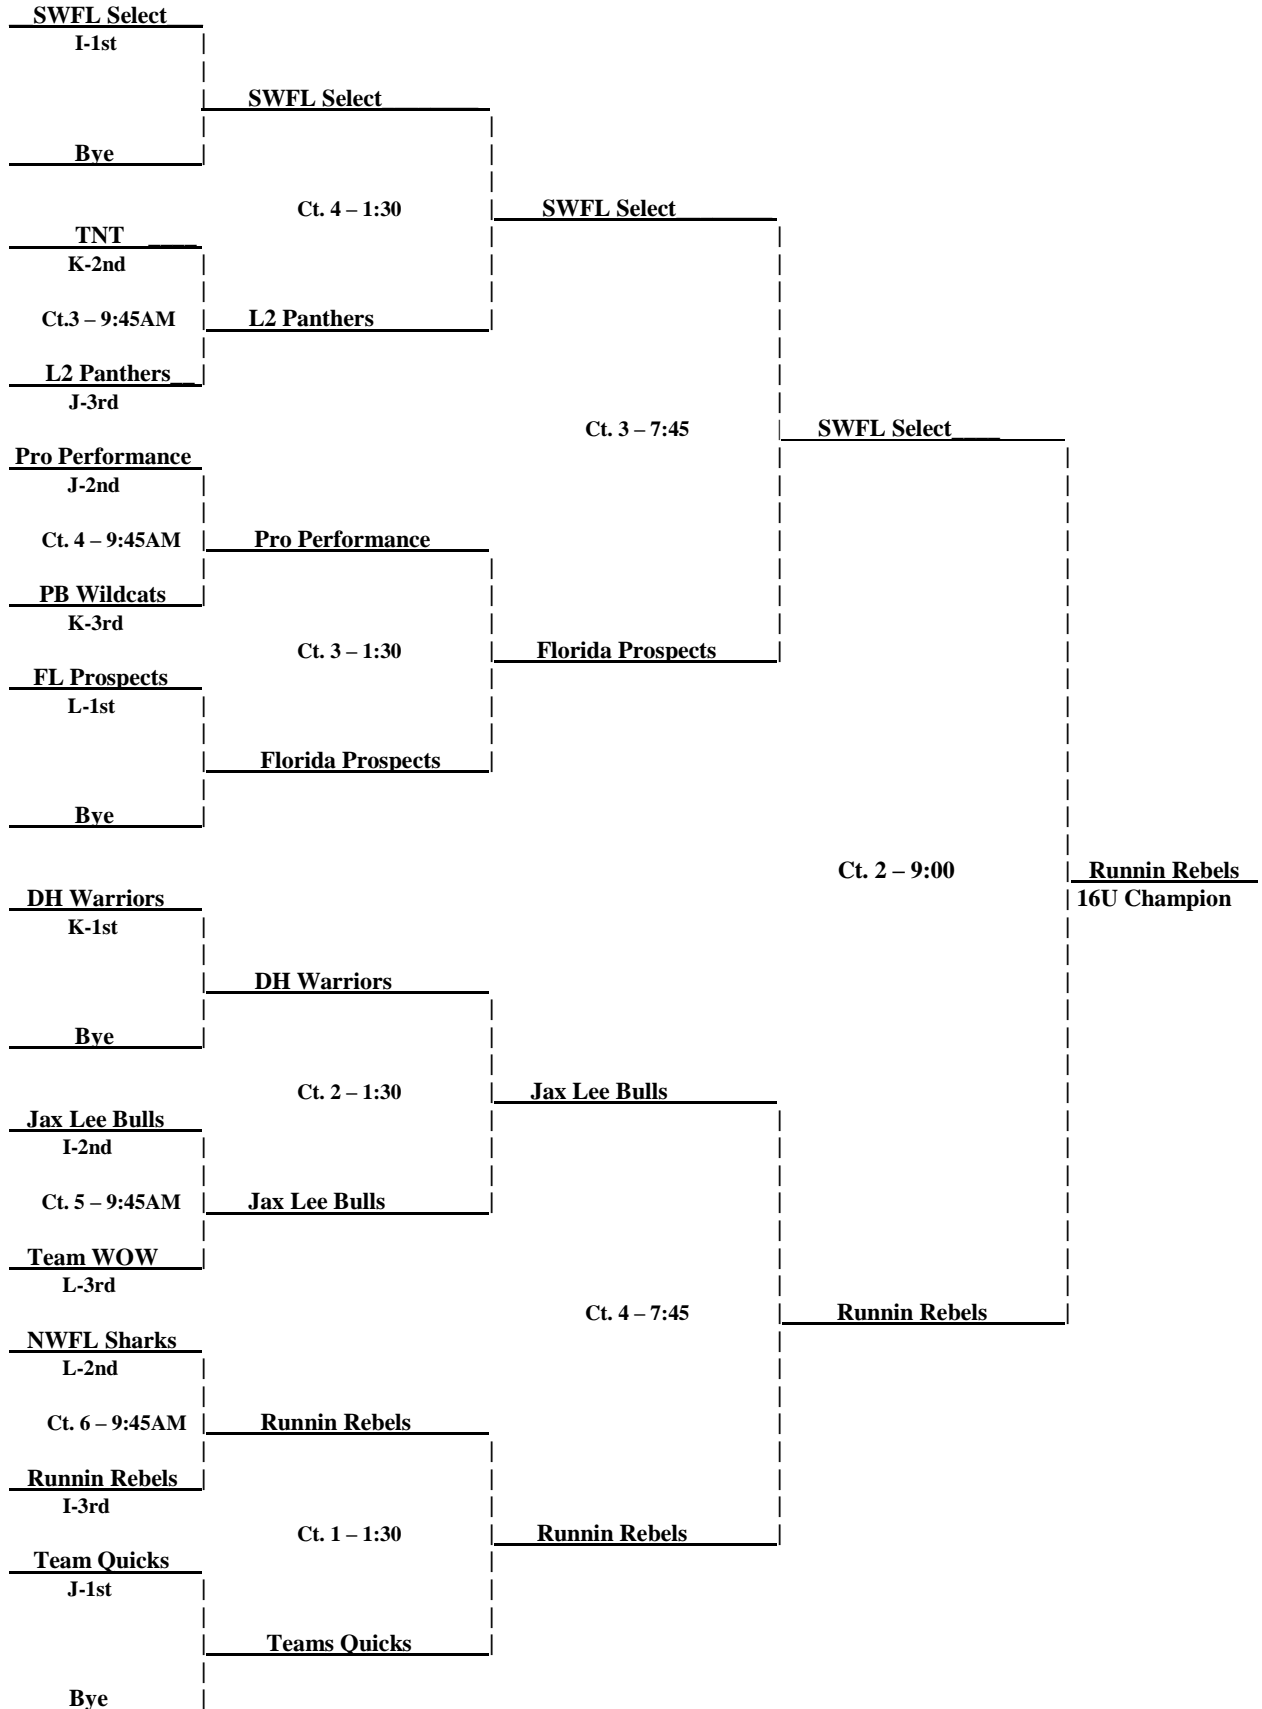

Hoop Mountain Memorial Day Showcase
Sunday May 24
16 UNDER BOYS
Home Team is Listed on Top Line