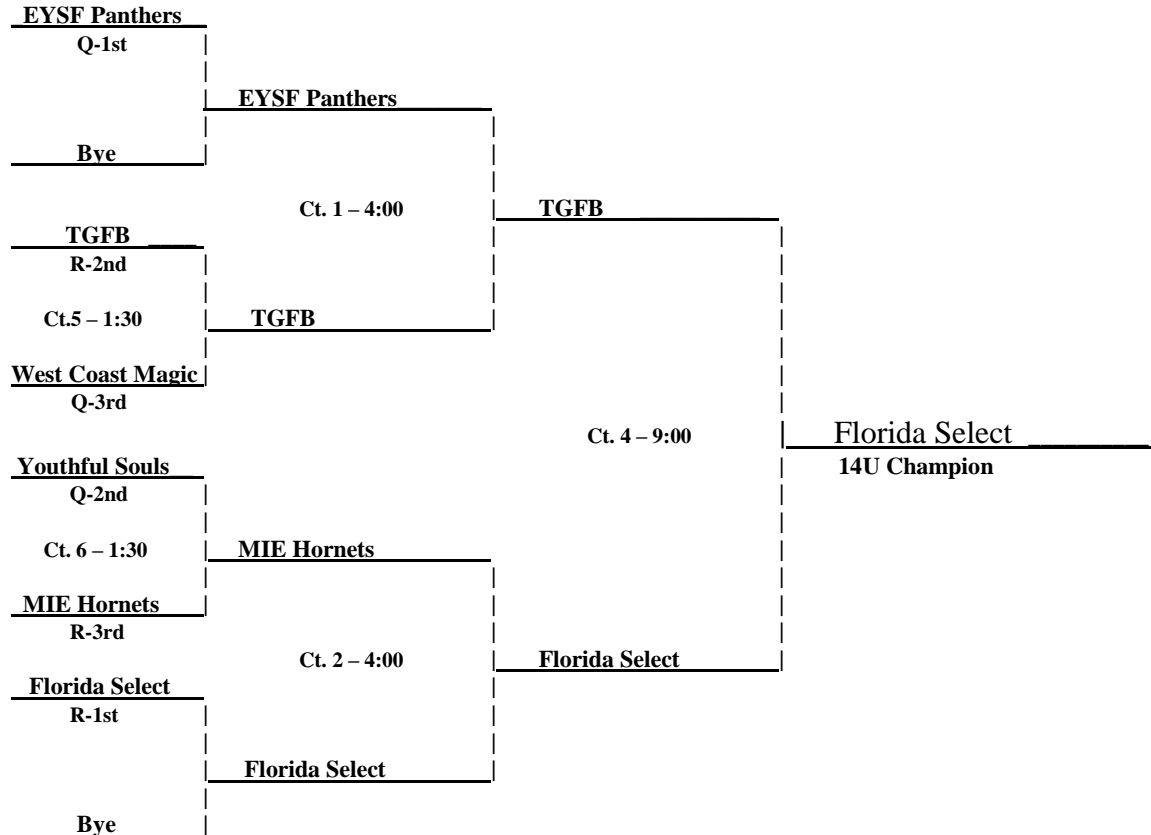

**Hoop Mountain Memorial Day Showcase**  
**Sunday May 24**  
**17 UNDER BOYS – Bracket A**  
**Home Team is Listed on Top Line**

**Sunday May 24**  
**17 UNDER BOYS – Bracket B**  
**Home Team is Listed on Top Line**

**Sunday May 24**  
**17 UNDER BOYS – Championship**  
**Home Team is Listed on Top Line**

**Hoop Mountain Memorial Day Showcase**  
**Sunday May 24**  
**16 UNDER BOYS**  
**Home Team is Listed on Top Line**

**Sunday May 24**  
**15 UNDER BOYS**  
**Home Team is Listed on Top Line**

**Hoop Mountain Memorial Day Showcase**  
**Sunday May 24**  
**14 UNDER BOYS**  
**Home Team is Listed on Top Line**

**Hoop Mountain Memorial Day Showcase**  
**Sunday May 24**  
**13 UNDER BOYS**  
**Home Team is Listed on Top Line**