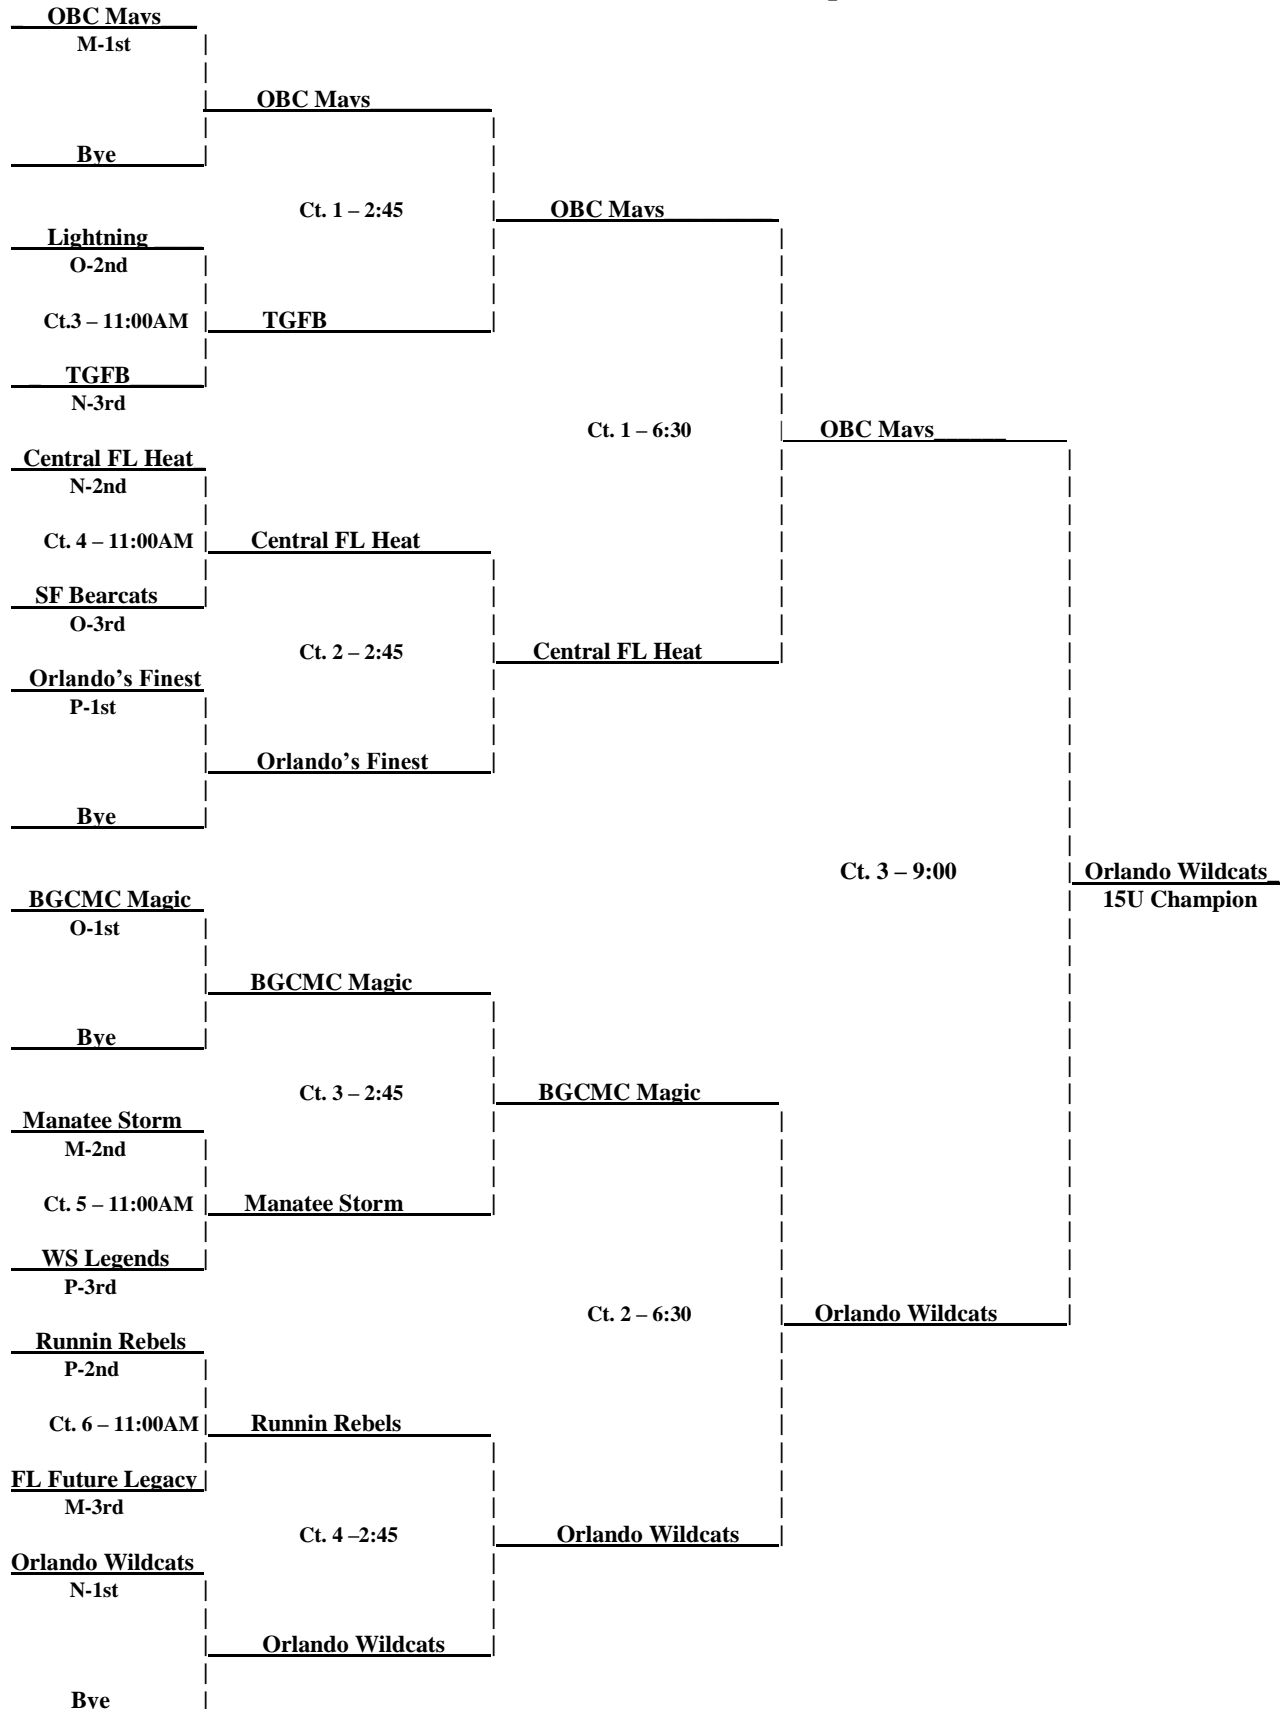

Sunday May 24
15 UNDER BOYS
Home Team is Listed on Top Line